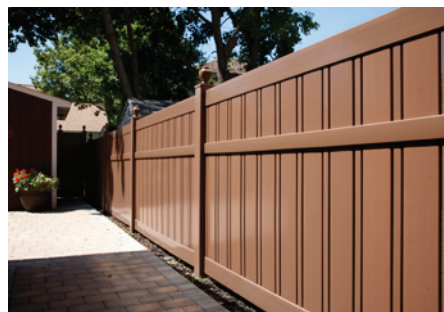

Estate Series

24 low gloss colors make up the Grand Illusions Color Spectrum™ Estate Series. Chosen from many of the most popular exterior accent colors. Perfect for matching siding, shutters, trim, and a multitude of other applications. **All low gloss matte finish.**

V500A-5E112
Brownstone (E112)